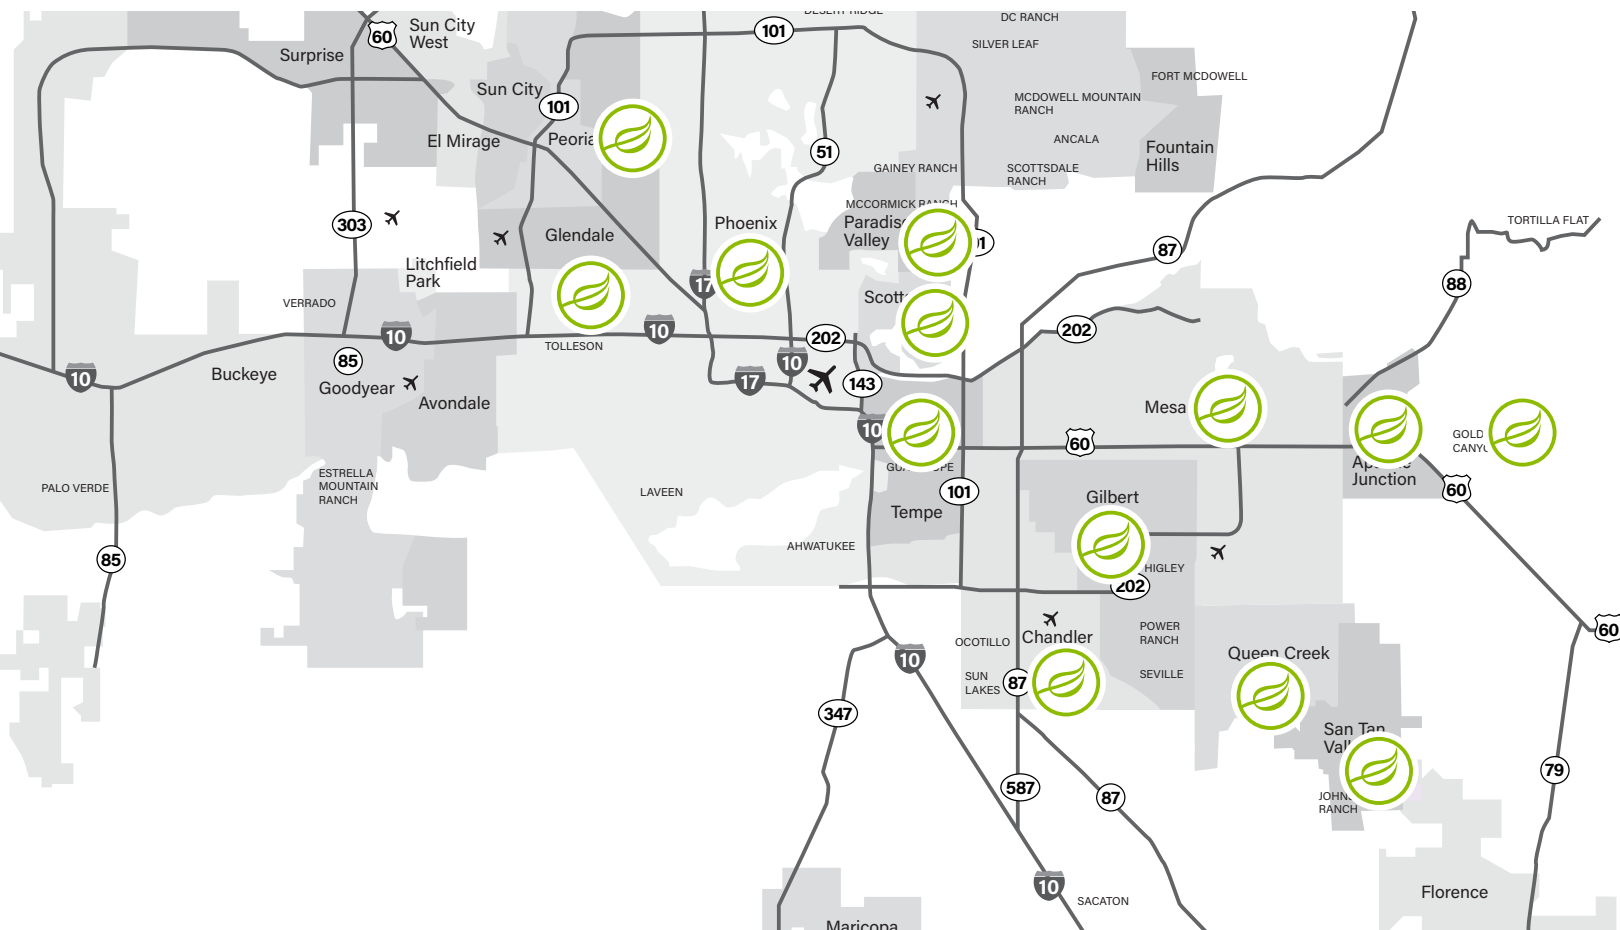

Situated in the heart of Southeast Phoenix Valley. Element Landscape Management has locations in Gilbert, AZ and Queen Creek, AZ and serves communities throughout the entire Phoenix metro area including areas shown on the map below:

Element Landscape Management

Call us at **(480) 888-2780** or email us as info@azelement.com

Element Landscape Management is a professional commercial and HOA community landscape management company proudly serving the Phoenix metro area including the cities of Anthem, Apache Junction, Avondale, Buckeye, Carefree, Casa Grande, Cave Creek, Chandler, El Mirage, Florence, Fountain Hills, Gilbert, Glendale, Goodyear, Litchfield Park, Maricopa, Mesa, Paradise Valley, Peoria, Phoenix, Queen Creek, San Tan Valley, Scottsdale, Sun City, Sun City West, Surprise and Tempe.